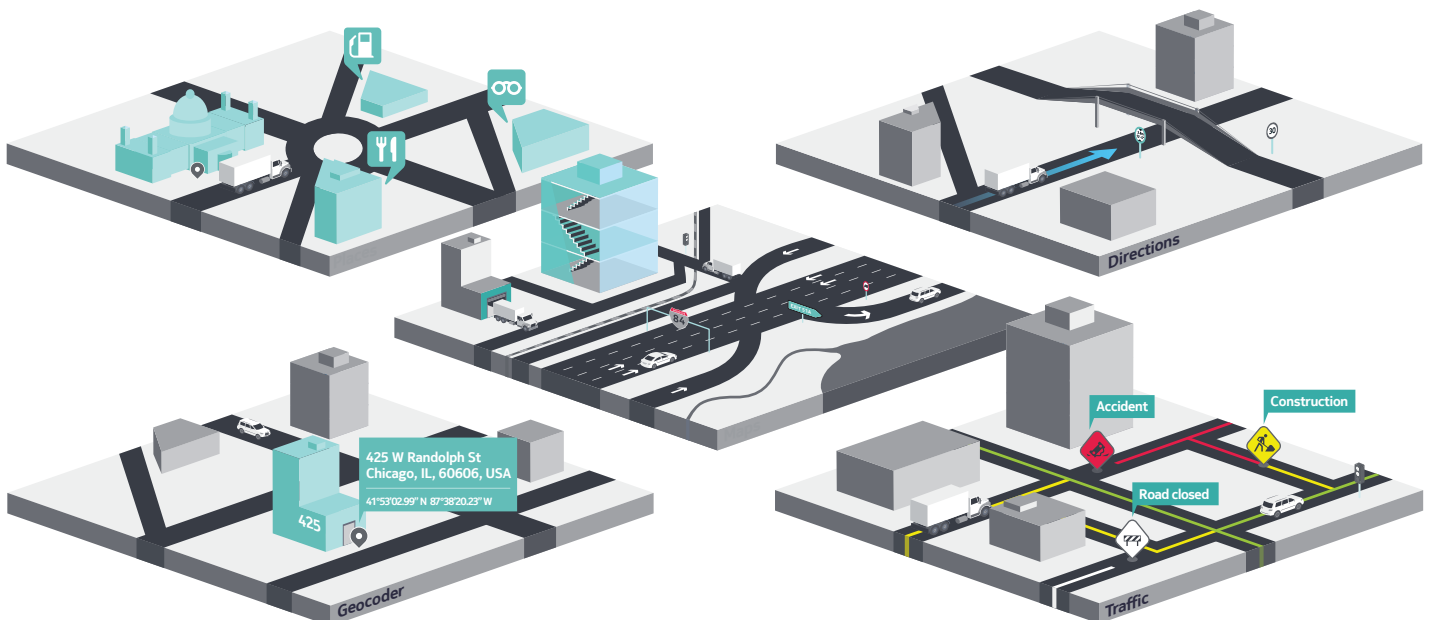

Functionality.

Rich features for business-critical operations

Whatever business you're in, the **HERE Platform for Business** can help make it better, faster and more efficient regardless of size, area of deployment or mission. Our comprehensive map data, combined with a powerful and flexible set of software services, give you ready access to the location intelligence you need to transform your business: accurate maps and location services covering everything from vehicle-restricted access roads to industrialized parks and detailed indoor venue maps.

The **HERE Platform for Business** is modular, offering services through Maps, Geocoder, Traffic, Directions and Places components and allowing you to pick and choose what you need. APIs make deployment of differentiated location experiences fast and easy. A global, highly responsive and scalable infrastructure supports service delivery.

Traffic

Traffic data for more efficient road networks

- **Traffic tiles** w/ real-time and historical flow
- **Incidents layer** w/ location, type and event information
- **Traffic flow data** in XML or JSON format
- **Traffic flow availability** for specified areas

- **Route directions** w/ ETAs based on transit schedules
- **Route options** for various transit modes (e.g. bus, train, subway)
- **Transit schedules** using timetables and frequency-based schedules
- **Pedestrian routing** to transit stations
- **Seamless connectivity** between travel modes and pedestrian access points